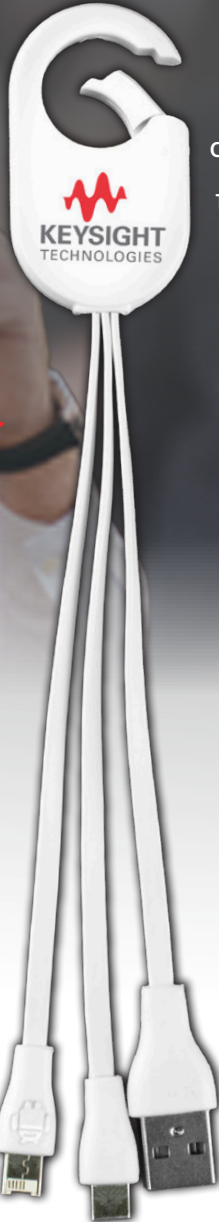

BACK TO WORK CHARGING CABLE

Keeps You Connected While On-The-Go

3-in-1

Charging Cable, It Charges Them All

CARABINER FOR
ATTACHING
TO BACKPACKS
AND BAGS

Was ~~\$3.80~~
\$3.35
(C)
100 pcs +

3-IN-1 CHARGING CONNECTORS

- USB ADAPTER
- TYPE-C CONNECTOR
- IPHONE® CONNECTOR & ANDROID MICRO USB

CONVENIENT WAY TO CHARGE YOUR DEVICES

#5140 'Clip n Charge'

Universal Charging Cable with Carabiner Clip

Perfect for back to work this 3-in-1 charging cable with 5 pin attachment for use with Apple® iPhone and other Apple® devices, Micro USB attachment for use with Android phones and the Type-C connector for the newer Android® phone and other new devices, portable speakers and power banks. Includes handy carabiner clip and can be imprinted on both sides to keep your logo visible during all uses.

Shown with
PhotoImage®
Full Color
Imprint*
add .35 (G)
running charge

BLACK BLUE LIME WHITE

Setup Charge: 55.00 (G) per color. **Price Includes** One color imprint, one location. **Additional Color/2nd Location:** add .35 (G) running Charge, plus Setup Charge. **PMS Color Match:** 40.00 (G) per color, not available for Full-Color Imprint.